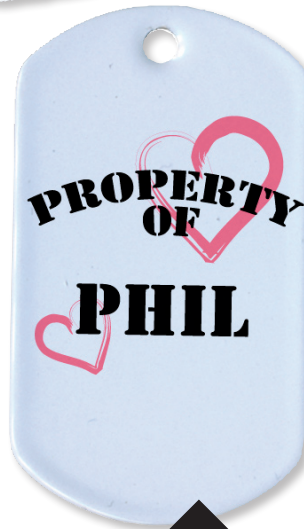

Regal™

Your Independent Regal Representative

Medical ID Tag It may help save your life...or a loved one's. Handy stainless steel ID tag can be worn around your neck and provides crucial medical information when it's needed most. Front is printed with a medical alert symbol and the back can be personalized with medical conditions (diabetes, cardiac conditions, etc), allergies and contact info. Comes with 24" stainless steel chain. Personalization: 7 lines, up to 14 characters per line. (2"L x 1"W)

BCM1 $9.98

Personal Identity Tags Useful for personal safety, emergency contact information or identification confirmation...these stainless steel ID tags are also a stylish accessory! Front features an attractive design (most can be personalized) and back can be personalized with contact information, identification or a special message. Includes 24" stainless steel chain and 4-1/2" stainless steel key chain. Personalization (back): 3 lines, up to 20 characters per line. (2"L x 1"W)

- **BCD1** Sports Team $9.98
- **BCD2** Pink Ribbon Survivor $9.98
- **BCD3** Property of... $9.98
- **BCD4** BFF $9.98
- **BCD5** Your Name Here - Floral $9.98
- **BCD6** Your Name Here - Black $9.98
- **BCD7** Proud Army Parent $9.98

Names (2 lines, 8 characters)

Name (8 characters)

Name (15 characters)

Number (2 characters), team name (2 lines, 10 characters) and choose colour.

Year (4 characters)