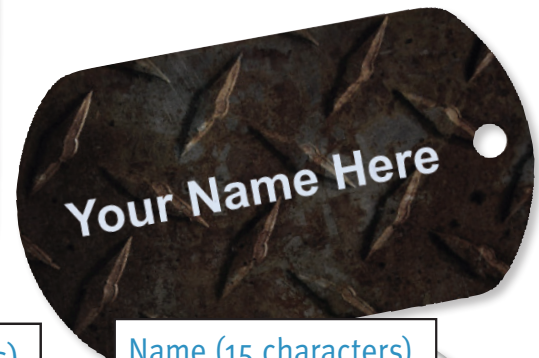

Name (8 characters)

Name (15 characters)

Number (2 characters), team name (2 lines, 10 characters) and choose colour.