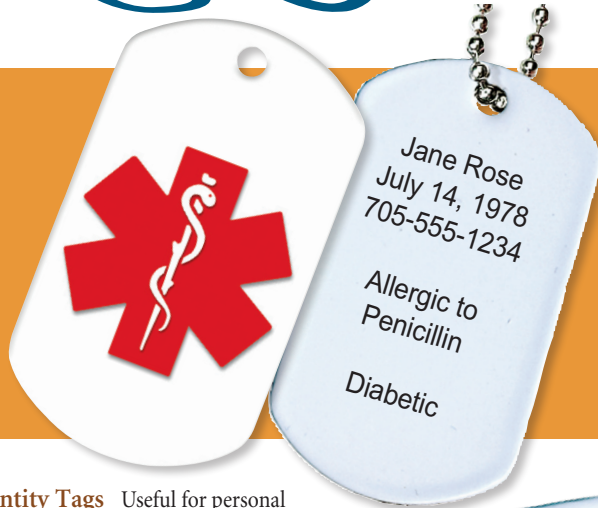

Regal™

Your Independent Regal Representative

Medical ID Tag It may help save your life...or a loved one's. Handy stainless steel ID tag can be worn around your neck and provides crucial medical information when it's needed most. Front is printed with a medical alert symbol and the back can be personalized with medical conditions (diabetes, cardiac conditions, etc), allergies and contact info. Comes with 24" stainless steel chain. Personalization: 7 lines, up to 14 characters per line. (2"L x 1"W)

BCM1 \$9.98

Personal Identity Tags Useful for personal safety, emergency contact information or identification confirmation...these stainless steel ID tags are also a stylish accessory! Front features an attractive design (most can be personalized) and back can be personalized with contact information, identification or a special message. Includes 24" stainless steel chain and 4-1/2" stainless steel key chain. Personalization (back): 3 lines, up to 20 characters per line. (2"L x 1"W)